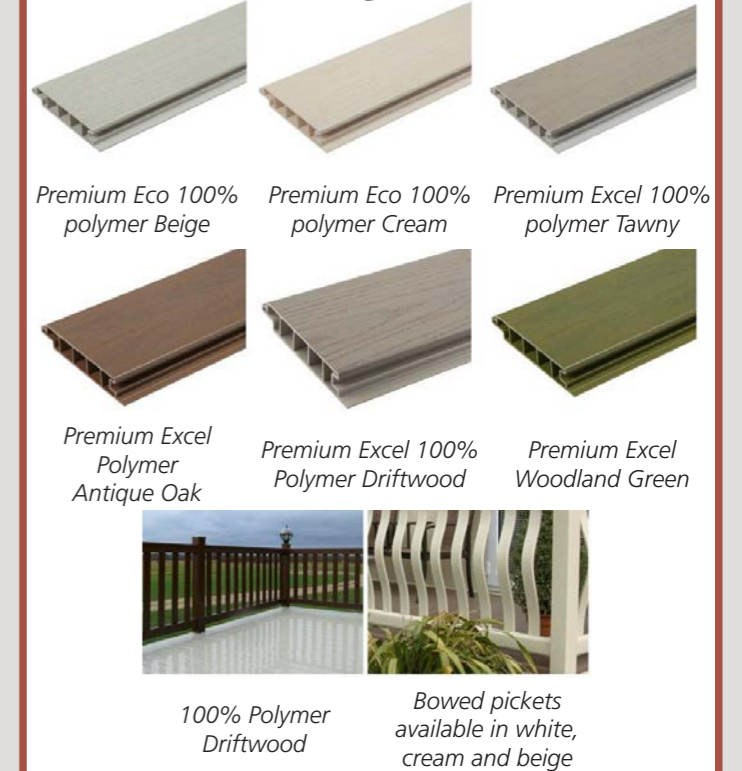

Deck Boards